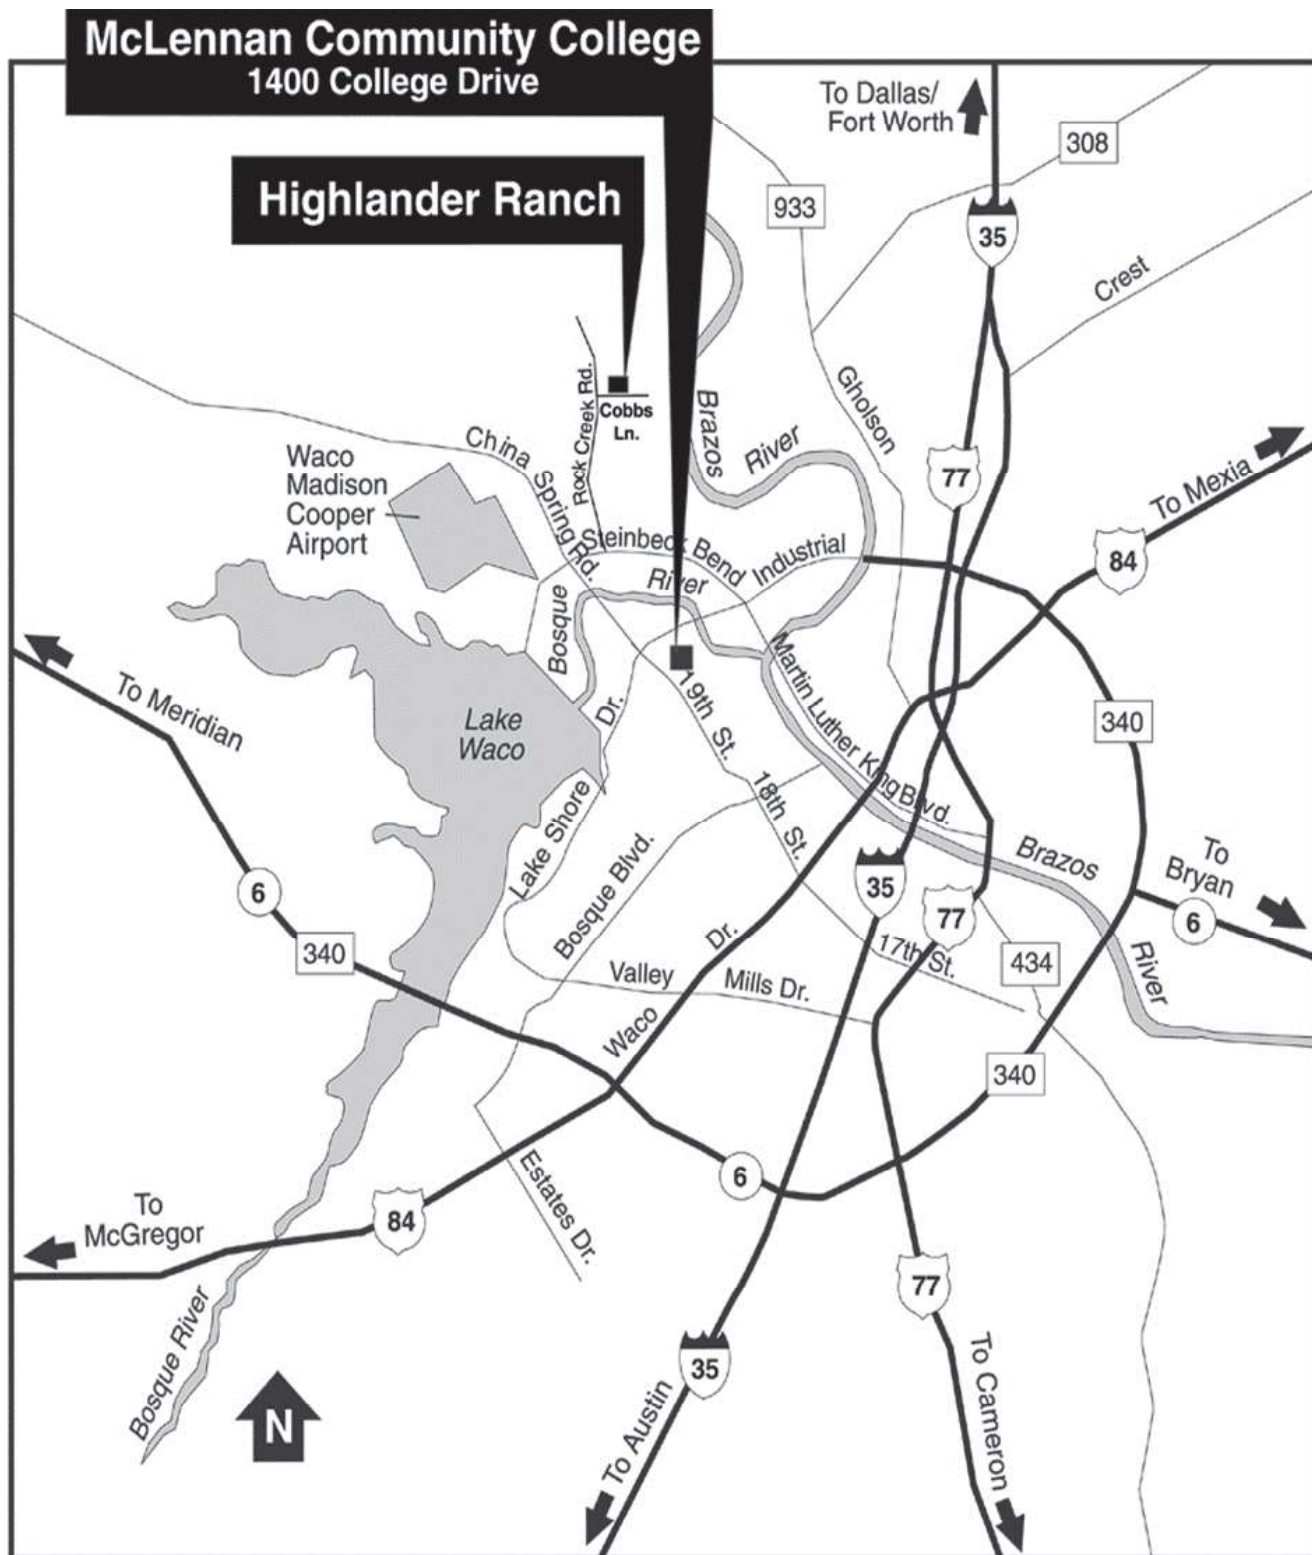

The following directions will bring you from I-35 and Lake Shore/TX Loop 340/TX FM 3051:

Head **WEST** to **LAKE SHORE DR.**

At Light Turn **RIGHT** onto **STEINBECK BEND DR. (FM 3051)**

At Light Turn **RIGHT** onto **ROCK CREEK RD.**

Turn **RIGHT** onto **COBBS LANE (Be careful NOT to GPS Cobbs DRIVE)**

The **GATE** is the **FIRST** on your **LEFT**.

The arena/office is the 2nd building on your **LEFT**. Office is upstairs.

223 A Cobbs Lane
Waco, TX 76708