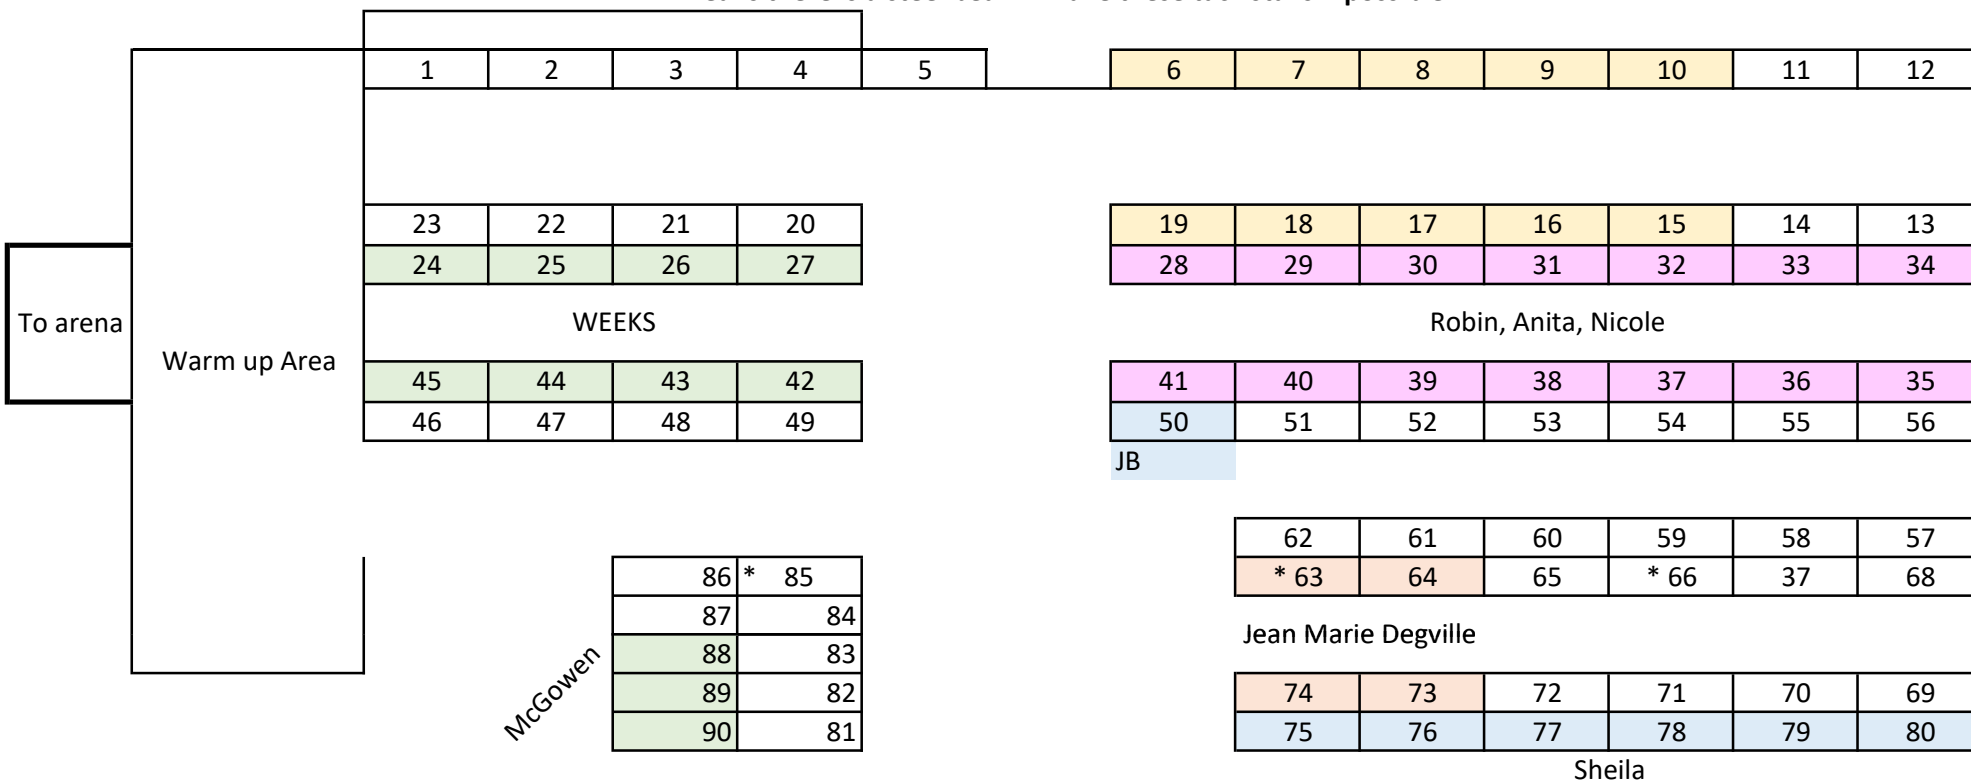

\* means there is a steel beam - make these tack stalls if possible

McGowen

Danielle

Anita Longoria	3 stalls - 2 horses, 1 tack	
Jody Balfay	1 stall, near JM, Kelly or Laurine	
Nicole Jones	4 stall with Robin, 1 RV	
Doug Williams	2 stalls - Fri only - only if bad weather	
Weeks	7 Stalls	1 RV